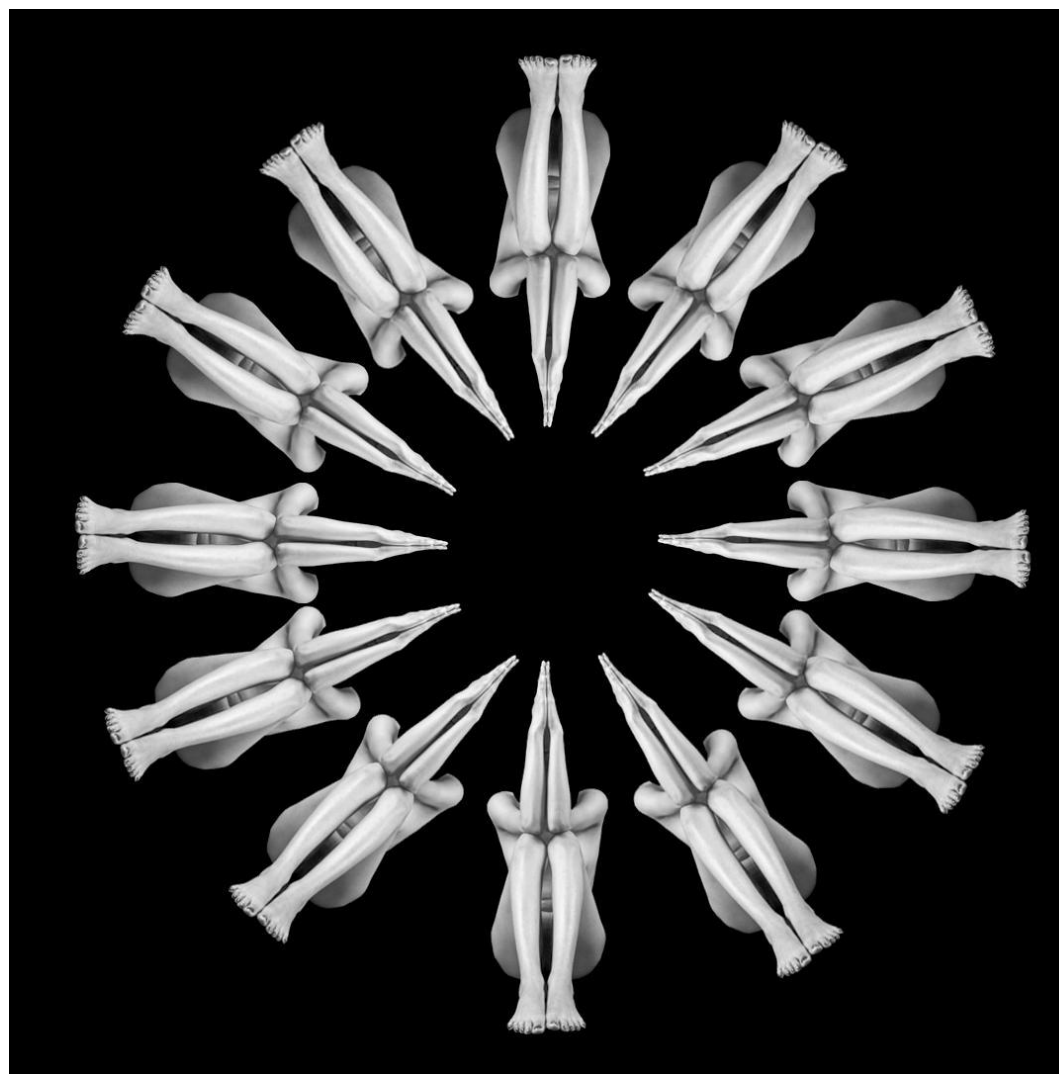

JUDGES CHOICE | Judging 2 | LENS QUEEN INTERNATIONAL CIRCUIT 2022 | OPEN MONOCHROME (PIDM) (Monochrome only) (DIGITAL) | nude_clock | Santosh Bade | India