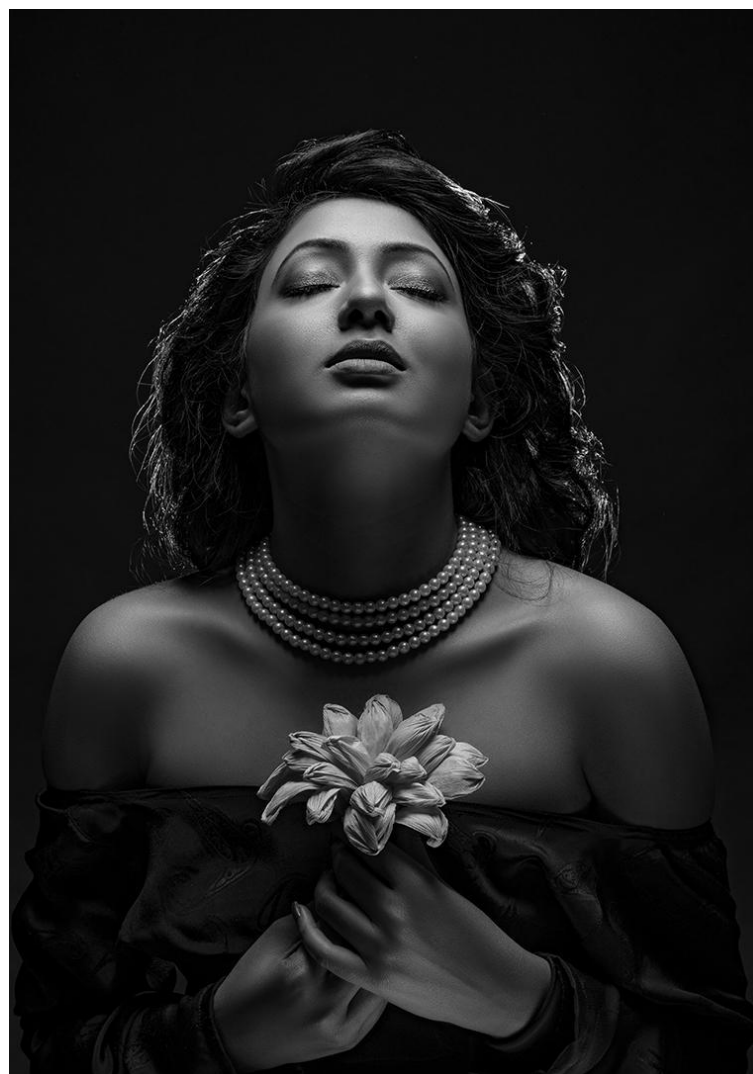

LQ MERIT | Judging 4 | LENS QUEEN INTERNATIONAL CIRCUIT 2022 | OPEN MONOCHROME (PIDM) (Monochrome only) (DIGITAL) | SHY | Subir Das | India