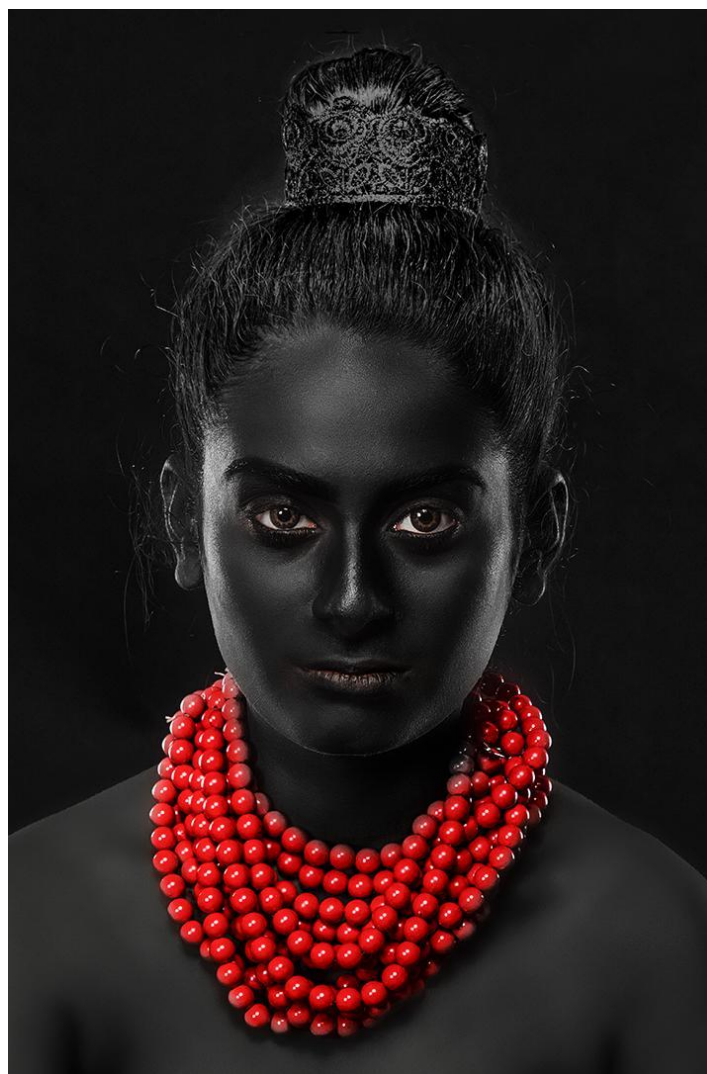

LQ MERIT | Judging 4 | LENS QUEEN INTERNATIONAL CIRCUIT 2022 | OPEN COLOR (PIDC) (color only) (DIGITAL) | MY SWEET LADY b | Gautam Kr Basu | India

JUDGES CHOICE | Judging 4 | LENS QUEEN INTERNATIONAL CIRCUIT 2022 | OPEN COLOR (PIDC) (color only) (DIGITAL) | Portrait 2281 | Kalyan Bhattacharyya | India