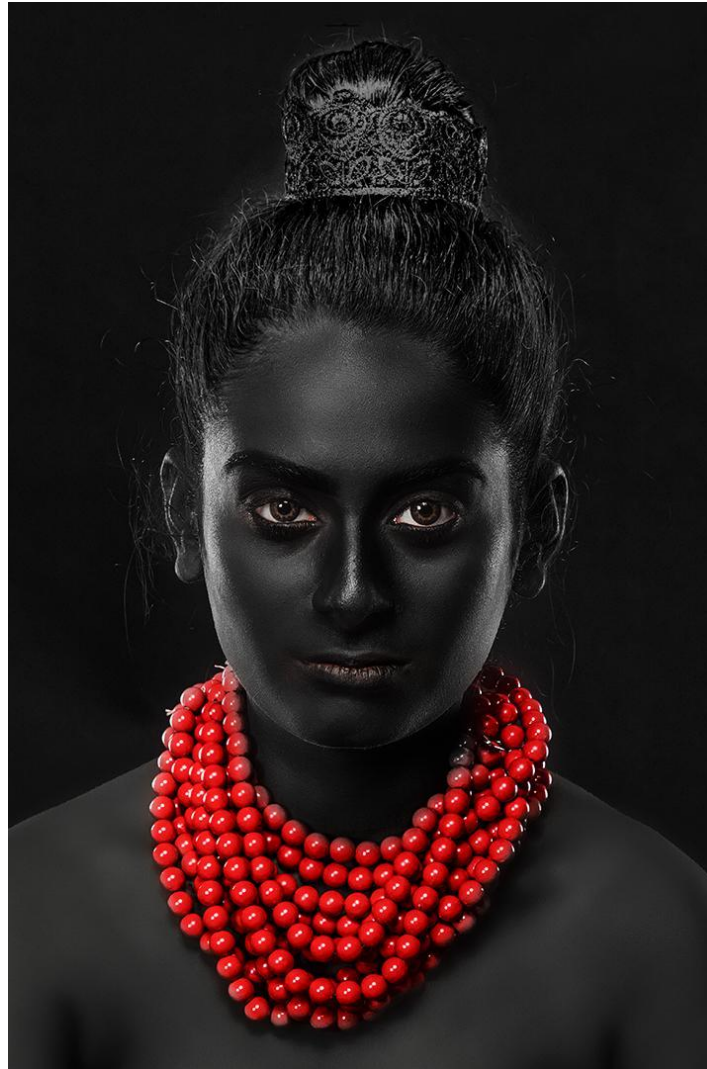

JUDGES CHOICE | Judging 1 | LENS QUEEN INTERNATIONAL CIRCUIT 2022 | OPEN COLOR (PIDC) (color only) (DIGITAL) | RED CHAIN 5316 | Syamal Kumar Saha | India