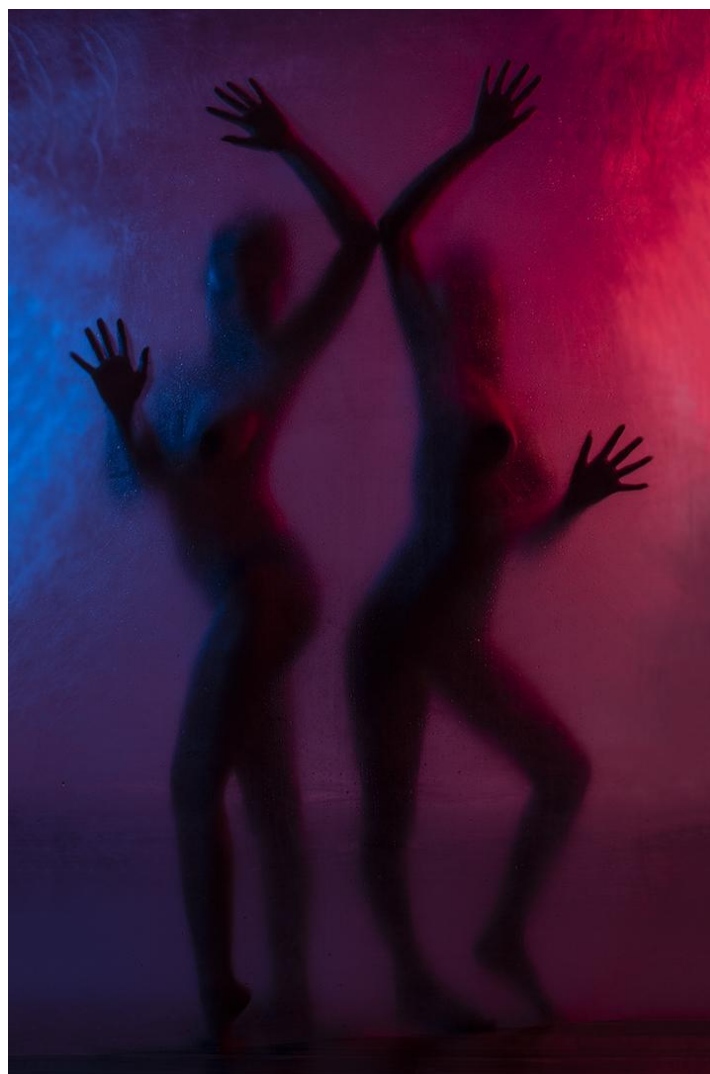

LQ MERIT | Judging 1 | LENS QUEEN INTERNATIONAL CIRCUIT 2022 | OPEN COLOR (PIDC) (color only) (DIGITAL) | twin shadow | Debashis Mukherjee | India